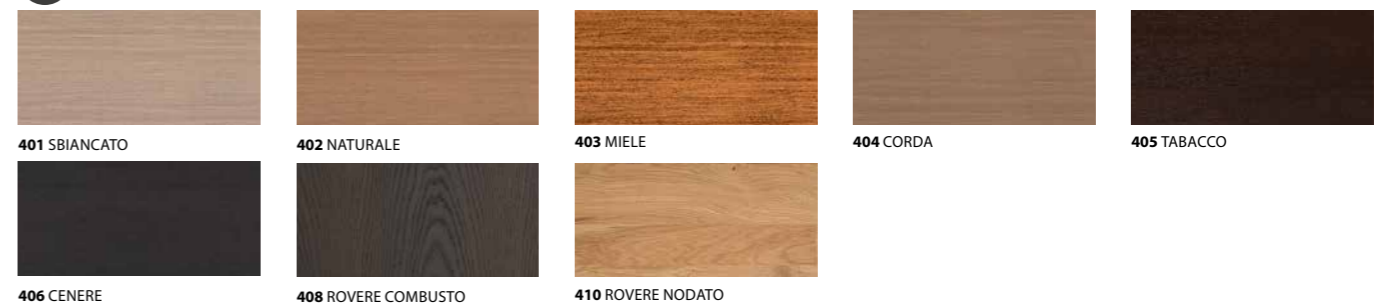

E Legno

Wood