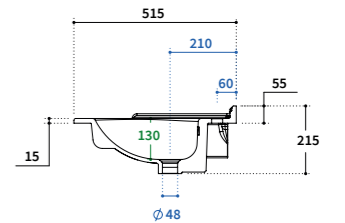

QUADRA VINTAGE

Piano lavabo in ceramica, disponibile in bianco lucido e colori opachi.

Ceramic washbasin available in gloss white and matt colored finishes.

Vista in sezione.
Sectional view.