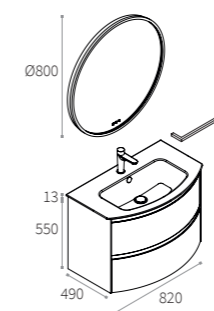

WAY ROUND / 03

Lavabo: Ceramica - 101 CERAMICA LUCIDO
Arredi: Idrolam - 1442 MONTANA
Specchiera: FRAME ROUND - 190 NERO OPACO

Washbasin: Ceramic - 101 CERAMICA LUCIDO
Furnishings: Idrolam - 1442 MONTANA
Mirror: FRAME ROUND - 190 NERO OPACO