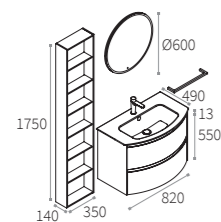

WAY ROUND / 02

Lavabo: Ceramica - 101 CERAMICA LUCIDO
Arredi: Laccato - 127 CEMENTO OPACO
Specchiera: FOUR SEASONS ROUND

Washbasin: Ceramic - 101 CERAMICA LUCIDO
Furnishings: Matt lacquered - 127 CEMENTO OPACO
Mirror: FOUR SEASONS ROUND